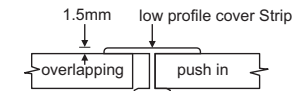

Cover Strip Joint Detail (1 : 2)