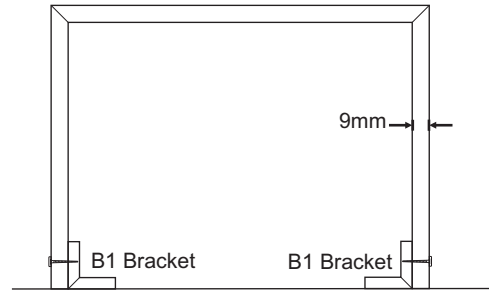

Typical Installation Detail (1 : 4)

Brief Specification

Product - Square Corner Three Sided Pipe Boxing

Core material - 9mm moisture resistant mdf

Finish - Standard White (paintable) or White Gloss

Fittings - See table below

Accessories - Screws, White Caps, Brackets.

Available Fitting	Maximum Size Limit
Cover Strips	All Sizes
Stop Ends	All Sizes
Inside Corners (standard)	Depth 250mm ; Height 450mm
Inside Corners (reverse angle)	Depth 200mm ; Height 300mm
Outside Corners	Depth 250mm ; Height 450mm

BSMW Products Limited
Birds Royd Lane
Brighouse
West Yorkshire
HD6 1LQ

Tel: 01484 713748
Email: sales@pipecasings.co.uk
Web: www.pipecasings.co.uk

Notes