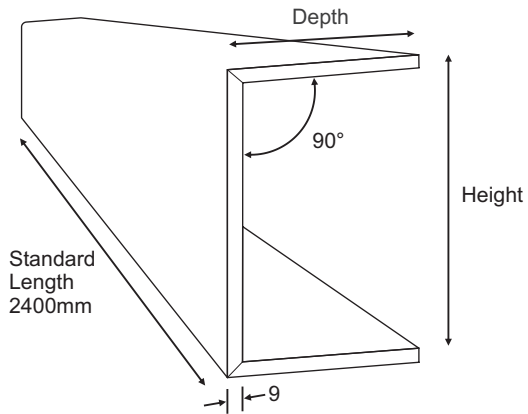

Notes

100mm Deep Sections (1 : 10)

Drawing Title

**Zylo Pipe Boxing**  
**BX3 Profile Sections**  
**Depth - 100mm**

|                                 |                             |                         |
|---------------------------------|-----------------------------|-------------------------|
| Drawing No.<br><b>BX3 / 100</b> |                             | Revision<br>-           |
| Size<br><b>A4</b>               | Scale<br><b>See Drawing</b> | Date<br><b>Nov 2016</b> |