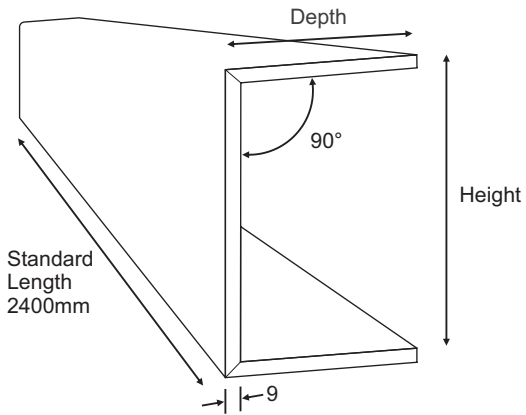

Notes

200mm Deep Sections (1 : 10)

Drawing Title

**Zylo Pipe Boxing**  
**BX3 Profile Sections**  
**Depth - 200mm**

|                                 |                             |                         |
|---------------------------------|-----------------------------|-------------------------|
| Drawing No.<br><b>BX3 / 200</b> |                             | Revision<br>-           |
| Size<br><b>A4</b>               | Scale<br><b>See Drawing</b> | Date<br><b>Nov 2016</b> |