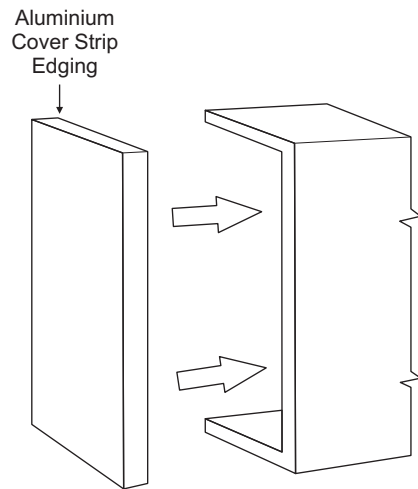

**Inside Corner  
(Standard)**

**Inside Corner  
(Reverse Angle)**

**Outside Corner**

**Cover Strip Joint Detail (1 : 2)**

**Stop End (lhs)**

**Stop End (rhs)**

**cover strips**

Notes

Drawing Title

**Zylo Pipe Boxing**  
**BX3 Profile Sections**  
**Fitting Details**

|                                      |               |
|--------------------------------------|---------------|
| Drawing No.<br><b>BX3 / Fittings</b> | Revision<br>- |
|--------------------------------------|---------------|