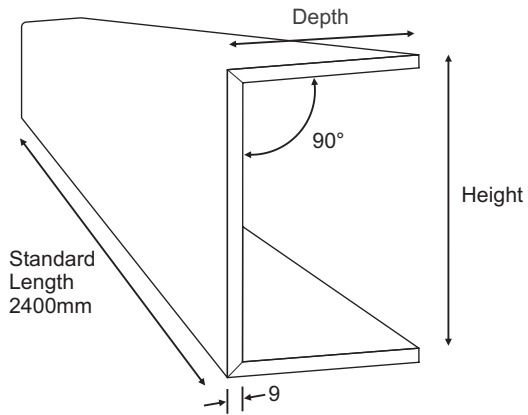

Notes

150mm Deep Sections (1 : 10)

Drawing Title

**Zylo Pipe Boxing**  
**BX3 Profile Sections**  
**Depth - 150mm**

|                                 |                             |                         |
|---------------------------------|-----------------------------|-------------------------|
| Drawing No.<br><b>BX3 / 150</b> |                             | Revision<br>-           |
| Size<br><b>A4</b>               | Scale<br><b>See Drawing</b> | Date<br><b>Nov 2016</b> |