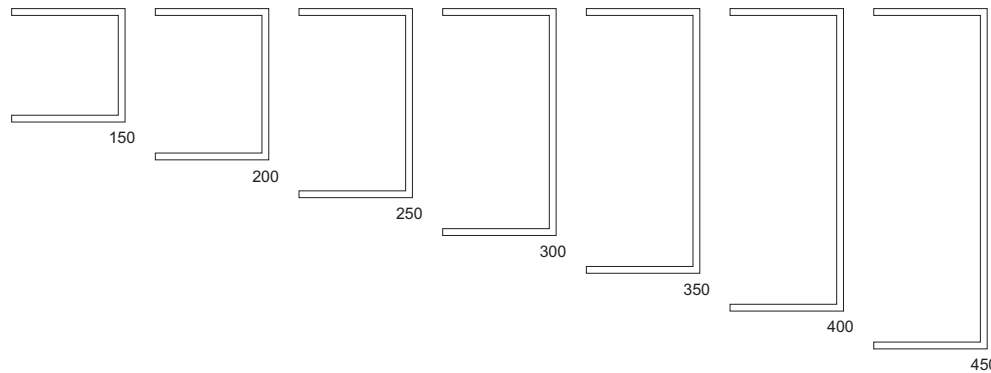

150mm Deep Sections (1 : 10)

Drawing Title

Zylo Pipe Boxing
BX3 Profile Sections
Depth - 150mm

Drawing No. BX3 / 150		Revision -
Size A4	Scale See Drawing	Date Nov 2016