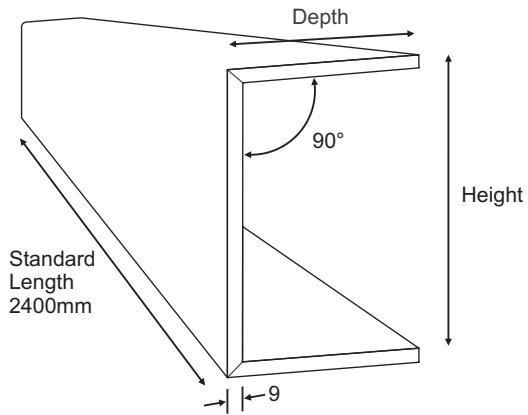

Notes

80mm Deep Sections (1 : 10)

Drawing Title

**Zylo Pipe Boxing**  
**BX3 Profile Sections**  
**Depth - 80mm**

|                                |                             |                         |
|--------------------------------|-----------------------------|-------------------------|
| Drawing No.<br><b>BX3 / 80</b> |                             | Revision<br>-           |
| Size<br><b>A4</b>              | Scale<br><b>See Drawing</b> | Date<br><b>Nov 2016</b> |