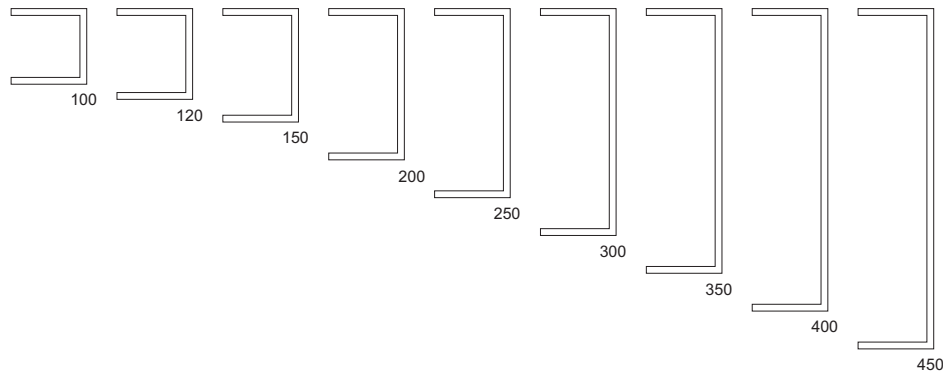

100mm Deep Sections (1 : 10)

Drawing Title

Zylo Pipe Boxing
BX3 Profile Sections
Depth - 100mm

Drawing No. BX3 / 100		Revision -
Size A4	Scale See Drawing	Date Nov 2016