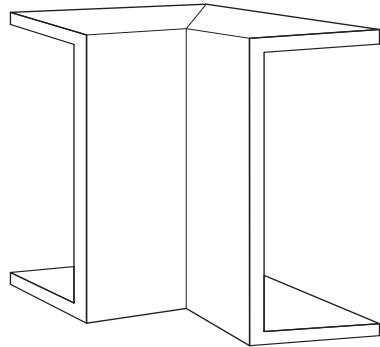

Notes

300mm Deep Sections (1 : 10)

|                             |                    |                 |
|-----------------------------|--------------------|-----------------|
| Drawing Title               |                    |                 |
| <b>Zylo Pipe Boxing</b>     |                    |                 |
| <b>BX3 Profile Sections</b> |                    |                 |
| <b>Depth - 300mm</b>        |                    |                 |
| Drawing No.                 | Revision           |                 |
| <b>BX3 / 300</b>            | -                  |                 |
| Size                        | Scale              | Date            |
| <b>A4</b>                   | <b>See Drawing</b> | <b>Nov 2016</b> |