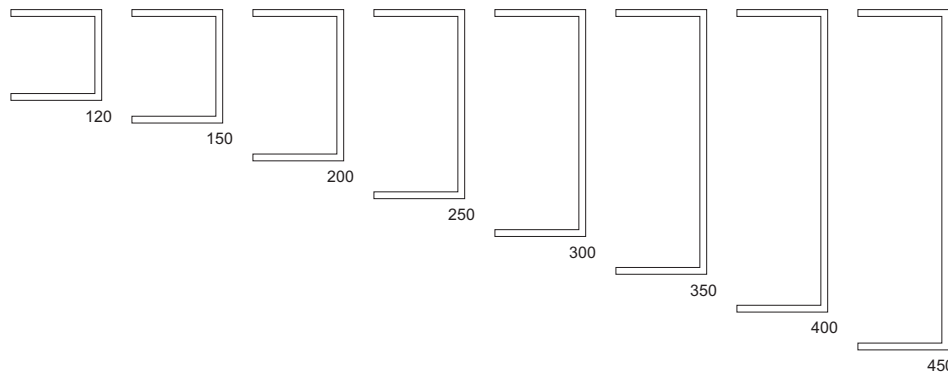

120mm Deep Sections (1 : 10)

Drawing Title

Zylo Pipe Boxing
BX3 Profile Sections
Depth - 120mm

Drawing No. BX3 / 120		Revision -
Size A4	Scale See Drawing	Date Nov 2016