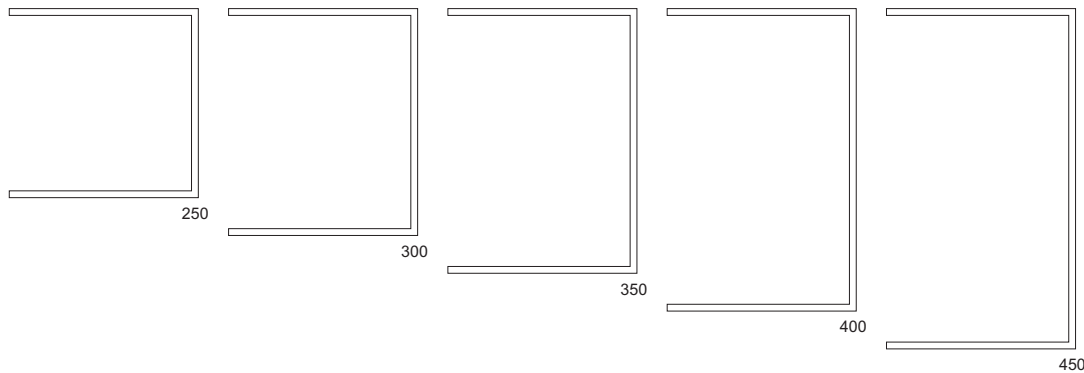

250mm Deep Sections (1 : 10)

Drawing Title

Zylo Pipe Boxing
BX3 Profile Sections
Depth - 250mm

Drawing No. BX3 / 250		Revision -
Size A4	Scale See Drawing	Date Nov 2016