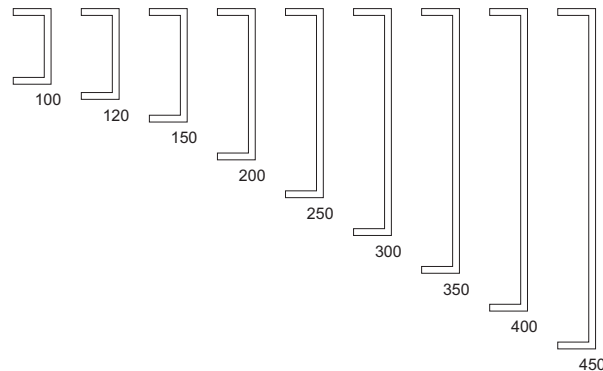

50mm Deep Sections (1 : 10)

Drawing Title

Zylo Pipe Boxing
BX3 Profile Sections
Depth - 50mm

Drawing No. BX3 / 50		Revision -
Size A4	Scale See Drawing	Date Nov 2016