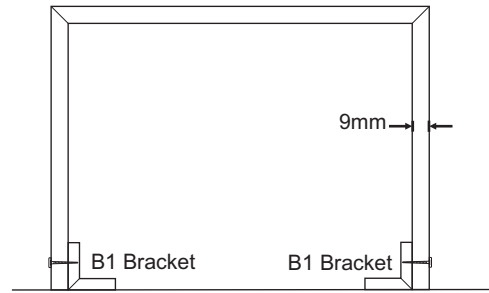

Typical Installation Detail (1 : 4)

Brief Specification

Product - Square Corner Three Sided Pipe Boxing

Core material - 9mm moisture resistant mdf

Finish - Standard White (paintable) or White Gloss

Fittings - See table below

Accessories - Screws, White Caps, Brackets.

Available Fitting	Maximum Size Limit
Cover Strips	All Sizes
Stop Ends	All Sizes
Inside Corners (standard)	Depth 250mm ; Height 450mm
Inside Corners (reverse angle)	Depth 200mm ; Height 300mm
Outside Corners	Depth 250mm ; Height 450mm

BSMW Products Limited
Birds Royd Lane
Brighouse
West Yorkshire
HD6 1LQ

Tel: 01484 713748
Email: sales@pipecasings.co.uk
Web: www.pipecasings.co.uk

Notes