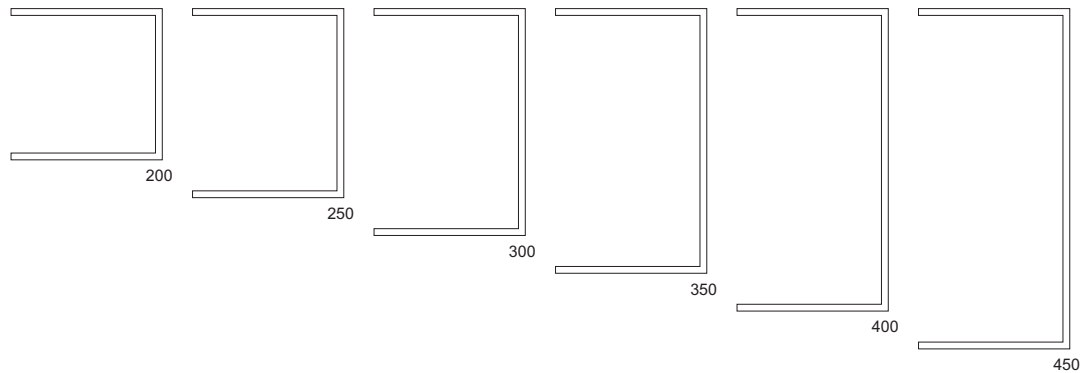

200mm Deep Sections (1 : 10)

Drawing Title

Zylo Pipe Boxing
BX3 Profile Sections
Depth - 200mm

Drawing No. BX3 / 200		Revision -
Size A4	Scale See Drawing	Date Nov 2016