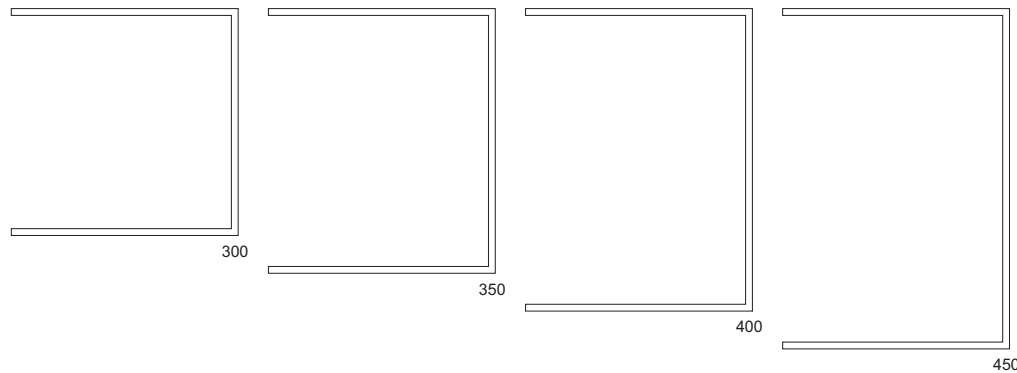

300mm Deep Sections (1 : 10)

Drawing Title		
Zylo Pipe Boxing		
BX3 Profile Sections		
Depth - 300mm		
Drawing No.	Revision	
BX3 / 300	-	
Size	Scale	Date
A4	See Drawing	Nov 2016