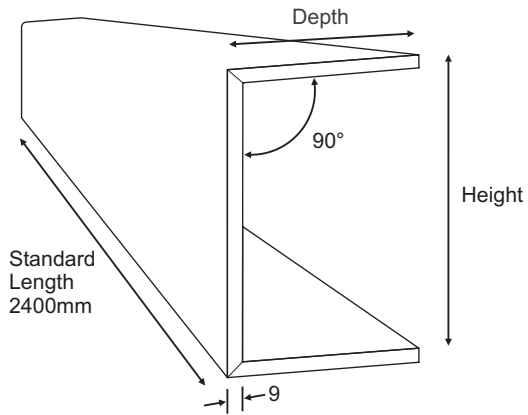

Notes

50mm Deep Sections (1 : 10)

Drawing Title

**Zylo Pipe Boxing**  
**BX3 Profile Sections**  
**Depth - 50mm**

|                                |                             |                         |
|--------------------------------|-----------------------------|-------------------------|
| Drawing No.<br><b>BX3 / 50</b> |                             | Revision<br>-           |
| Size<br><b>A4</b>              | Scale<br><b>See Drawing</b> | Date<br><b>Nov 2016</b> |