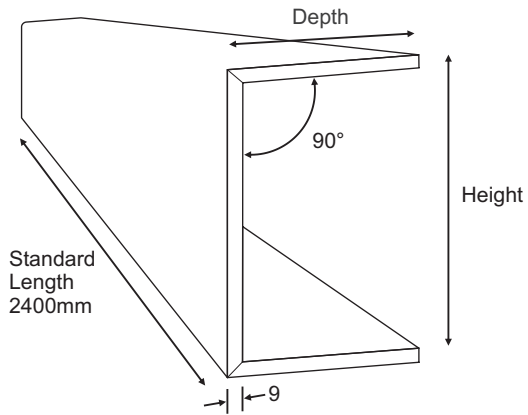

Notes

250mm Deep Sections (1 : 10)

Drawing Title

**Zylo Pipe Boxing**  
**BX3 Profile Sections**  
**Depth - 250mm**

|                                 |                             |                         |
|---------------------------------|-----------------------------|-------------------------|
| Drawing No.<br><b>BX3 / 250</b> |                             | Revision<br>-           |
| Size<br><b>A4</b>               | Scale<br><b>See Drawing</b> | Date<br><b>Nov 2016</b> |