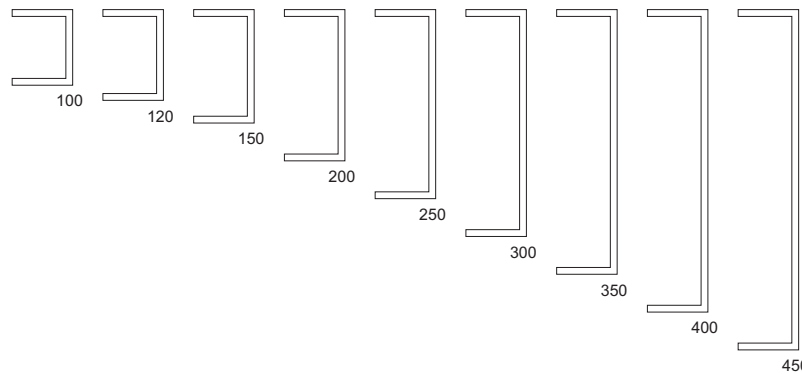

80mm Deep Sections (1 : 10)

Drawing Title

Zylo Pipe Boxing
BX3 Profile Sections
Depth - 80mm

Drawing No. BX3 / 80		Revision -
Size A4	Scale See Drawing	Date Nov 2016