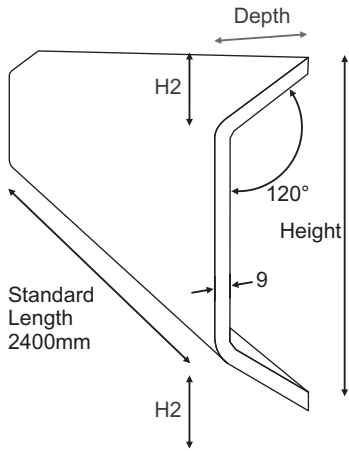

**Finish** - Standard White (paintable) or White Gloss

**Fittings** - See table below

**Accessories** - Screws, White Caps, Brackets.

Available Fitting	Maximum Size Limit
Cover Strips	All Sizes
Stop Ends	All Sizes
Inside Corners (standard)	All Sizes
Inside Corners (reverse angle)	Depth 200mm ; Height 300mm
Outside Corners	All Sizes

Notes

100mm Deep Sections (1 : 10)

Drawing Title

**Zylo Pipe Casing**  
**C Profile Sections**  
**Depth - 100mm**

Drawing No. <b>C / 100</b>		Revision -
Size <b>A4</b>	Scale <b>See Drawing</b>	Date <b>Nov 2016</b>

Notes

120mm Deep Sections (1 : 10)

Drawing Title  
**Zylo Pipe Casing**  
**C Profile Sections**  
**Depth - 120mm**

Drawing No. <b>C / 120</b>		Revision -
Size <b>A4</b>	Scale <b>See Drawing</b>	Date <b>Nov 2016</b>