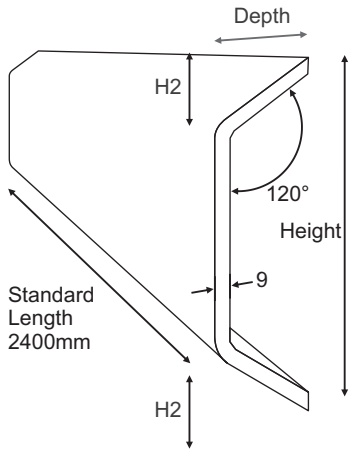

Notes

100mm Deep Sections (1 : 10)

Drawing Title

**Zylo Pipe Casing**  
**C Profile Sections**  
**Depth - 100mm**

Drawing No. <b>C / 100</b>		Revision -
Size <b>A4</b>	Scale <b>See Drawing</b>	Date <b>Nov 2016</b>

**Finish** - Standard White (paintable) or White Gloss

**Fittings** - See table below

**Accessories** - Screws, White Caps, Brackets.

Available Fitting	Maximum Size Limit
Cover Strips	All Sizes
Stop Ends	All Sizes
Inside Corners (standard)	All Sizes
Inside Corners (reverse angle)	Depth 200mm ; Height 300mm
Outside Corners	All Sizes

BSMW Products Limited  
Birds Royd Lane  
Brighouse  
West Yorkshire  
HD6 1LQ

Tel: 01484 713748  
Email: [sales@pipecasings.co.uk](mailto:sales@pipecasings.co.uk)  
Web: [www.pipecasings.co.uk](http://www.pipecasings.co.uk)

Notes

120mm Deep Sections (1 : 10)

Drawing Title  
**Zylo Pipe Casing**  
**C Profile Sections**  
**Depth - 120mm**

Drawing No. <b>C / 120</b>		Revision -
Size <b>A4</b>	Scale <b>See Drawing</b>	Date <b>Nov 2016</b>