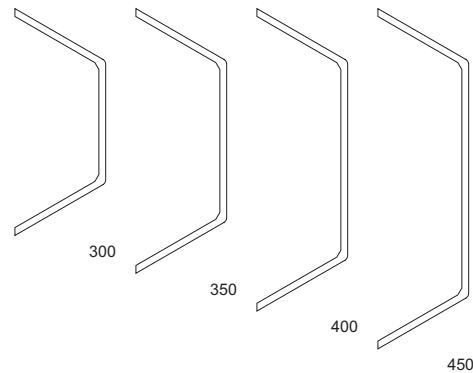

120mm Deep Sections (1 : 10)

Drawing Title
Zylo Pipe Casing
C Profile Sections
Depth - 120mm

Drawing No. C / 120		Revision -
Size A4	Scale See Drawing	Date Nov 2016