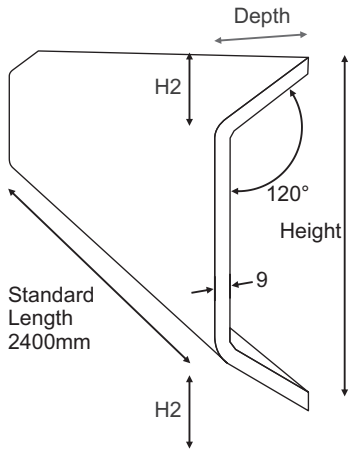

**Finish** - Standard White (paintable) or White Gloss

**Fittings** - See table below

**Accessories** - Screws, White Caps, Brackets.

Available Fitting	Maximum Size Limit
Cover Strips	All Sizes
Stop Ends	All Sizes
Inside Corners (standard)	All Sizes
Inside Corners (reverse angle)	Depth 200mm ; Height 300mm
Outside Corners	All Sizes

Notes

80mm Deep Sections (1 : 10)

Drawing Title

**Zylo Pipe Casing**

**C Profile Sections**

**Depth - 80mm**

Drawing No. <b>C / 80</b>		Revision -
Size <b>A4</b>	Scale <b>See Drawing</b>	Date <b>Nov 2016</b>