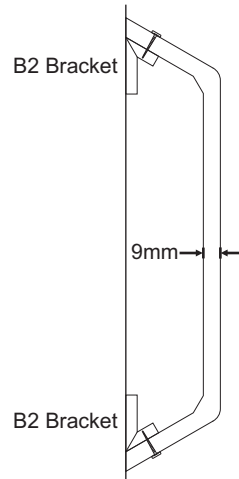

Typical Installation Detail (1 :4)

Brief Specification

Product - Radius Corner C Section Pipe Casing

Core material - 9mm moisture resistant mdf

Finish - Standard White (paintable) or White Gloss

Fittings - See table below

Accessories - Screws, White Caps, Brackets.

Available Fitting	Maximum Size Limit
Cover Strips	All Sizes
Stop Ends	All Sizes
Inside Corners (standard)	All Sizes
Inside Corners (reverse angle)	Depth 200mm ; Height 300mm
Outside Corners	All Sizes