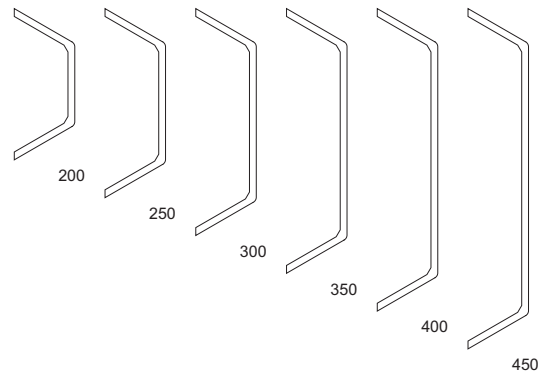

80mm Deep Sections (1 : 10)

Drawing Title

Zylo Pipe Casing

C Profile Sections

Depth - 80mm

Drawing No. C / 80		Revision -
Size A4	Scale See Drawing	Date Nov 2016