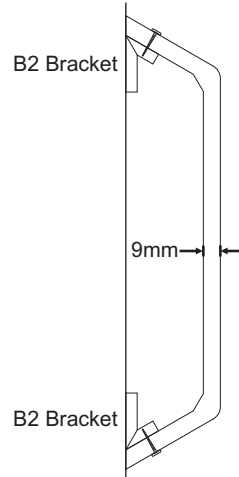

**Finish** - Standard White (paintable) or White Gloss

**Fittings** - See table below

**Accessories** - Screws, White Caps, Brackets.

Available Fitting	Maximum Size Limit
Cover Strips	All Sizes
Stop Ends	All Sizes
Inside Corners (standard)	All Sizes
Inside Corners (reverse angle)	Depth 200mm ; Height 300mm
Outside Corners	All Sizes

Notes

50mm Deep Sections (1 : 10)

Drawing Title

**Zylo Pipe Casing**

**C Profile Sections**

**Depth - 50mm**

Drawing No. <b>C / 50</b>		Revision -
Size <b>A4</b>	Scale <b>See Drawing</b>	Date <b>Nov 2016</b>

Depth	H2
50	29
80	46
100	58
120	69
150	86
200	116

Perspective View (N.T.S.)

Typical Installation Detail (1 :4)

**Brief Specification**

**Product** - Radius Corner C Section Pipe Casing

**Core material** - 9mm moisture resistant mdf