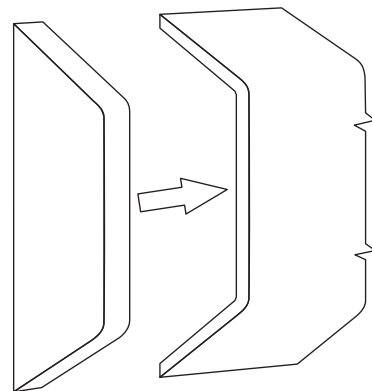

Notes

450

200mm Deep Sections (1 : 10)

Drawing Title  
**Zylo Pipe Casing**  
**C Profile Sections**  
**Depth - 200mm**

Drawing No. <b>C / 200</b>		Revision -
Size <b>A4</b>	Scale <b>See Drawing</b>	Date <b>Nov 2016</b>

Notes

**Inside Corner  
(Standard)**

**Inside Corner  
(Reverse Angle)**

**Outside Corner**

**Cover Strip Joint Detail (1 : 2)**

**Stop End (lhs)**

**Stop End (rhs)**

**cover strips**

Drawing Title

**Zylo Pipe Casing**

**C Profile Sections**

**Fitting Details**

Drawing No. <b>C / Fittings</b>	Revision -
------------------------------------	---------------

Size <b>A4</b>	Scale <b>N.T.S.</b>	Date <b>Nov 2016</b>
-------------------	------------------------	-------------------------