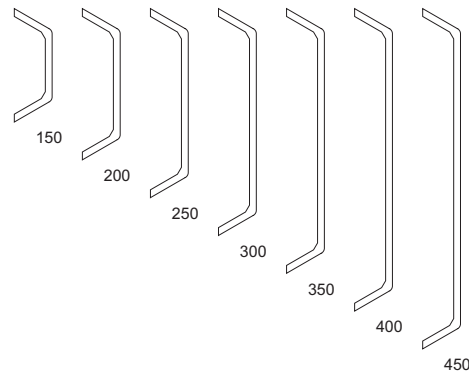

50mm Deep Sections (1 : 10)

Drawing Title

Zylo Pipe Casing

C Profile Sections

Depth - 50mm

Drawing No. C / 50		Revision -
Size A4	Scale See Drawing	Date Nov 2016