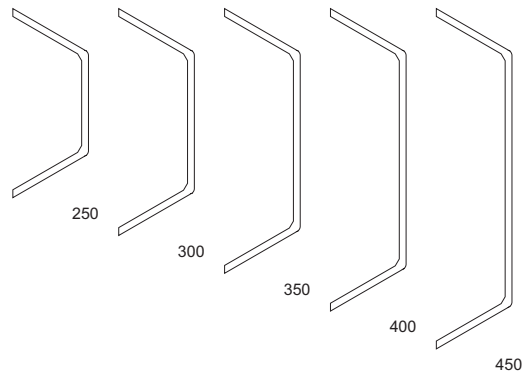

100mm Deep Sections (1 : 10)

Drawing Title

Zylo Pipe Casing
C Profile Sections
Depth - 100mm

Drawing No. C / 100		Revision -
Size A4	Scale See Drawing	Date Nov 2016