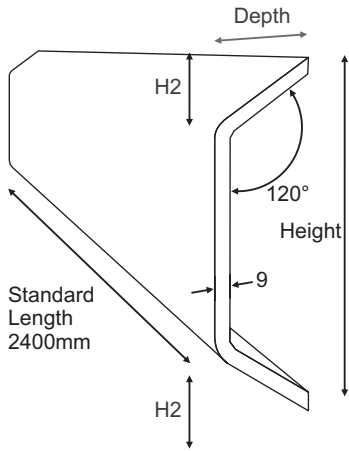

Notes

120mm Deep Sections (1 : 10)

Drawing Title  
**Zylo Pipe Casing**  
**C Profile Sections**  
**Depth - 120mm**

Drawing No. <b>C / 120</b>		Revision -
Size <b>A4</b>	Scale <b>See Drawing</b>	Date <b>Nov 2016</b>

**Finish** - Standard White (paintable) or White Gloss

**Fittings** - See table below

**Accessories** - Screws, White Caps, Brackets.

Available Fitting	Maximum Size Limit
Cover Strips	All Sizes
Stop Ends	All Sizes
Inside Corners (standard)	All Sizes
Inside Corners (reverse angle)	Depth 200mm ; Height 300mm
Outside Corners	All Sizes

Notes

150mm Deep Sections (1:10)

Drawing Title

**ZylO Pipe Casing**

**C Profile Sections**

**Depth - 50mm**

Drawing No. <b>C / 150</b>		Revision -
Size <b>A4</b>	Scale <b>See Drawing</b>	Date <b>Nov 2016</b>