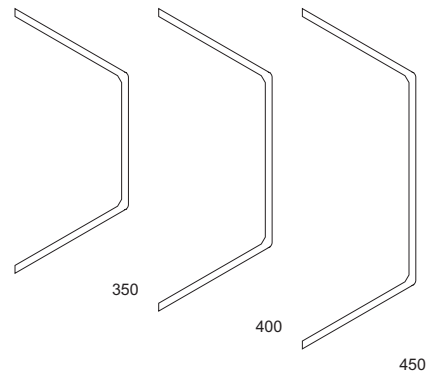

150mm Deep Sections (1:10)

Drawing Title

ZylO Pipe Casing

C Profile Sections

Depth - 50mm

Drawing No. C / 150		Revision -
Size A4	Scale See Drawing	Date Nov 2016