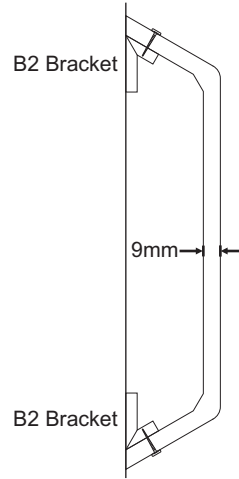

Typical Installation Detail (1:4)

Brief Specification

Product - Radius Corner C Section Pipe Casing

Core material - 9mm moisture resistant mdf

Finish - Standard White (paintable) or White Gloss

Fittings - See table below

Accessories - Screws, White Caps, Brackets.

Available Fitting	Maximum Size Limit
Cover Strips	All Sizes
Stop Ends	All Sizes
Inside Corners (standard)	All Sizes
Inside Corners (reverse angle)	Depth 200mm ; Height 300mm
Outside Corners	All Sizes