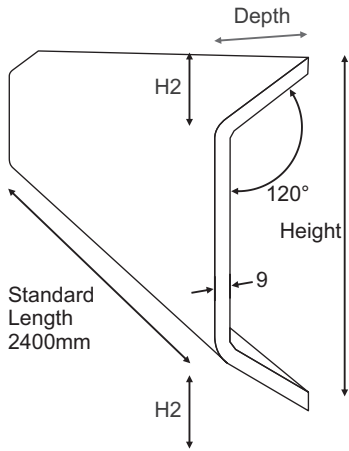

**Finish** - Standard White (paintable) or White Gloss

**Fittings** - See table below

**Accessories** - Screws, White Caps, Brackets.

Available Fitting	Maximum Size Limit
Cover Strips	All Sizes
Stop Ends	All Sizes
Inside Corners (standard)	All Sizes
Inside Corners (reverse angle)	Depth 200mm ; Height 300mm
Outside Corners	All Sizes

Notes

50mm Deep Sections (1 : 10)

Drawing Title

**Zylo Pipe Casing**

**C Profile Sections**

**Depth - 50mm**

Drawing No. <b>C / 50</b>		Revision -
Size <b>A4</b>	Scale <b>See Drawing</b>	Date <b>Nov 2016</b>

Depth	H2
50	29
80	46
100	58
120	69
150	86
200	116

Perspective View (N.T.S.)

Typical Installation Detail (1 :4)

**Brief Specification**

**Product** - Radius Corner C Section Pipe Casing

**Core material** - 9mm moisture resistant mdf