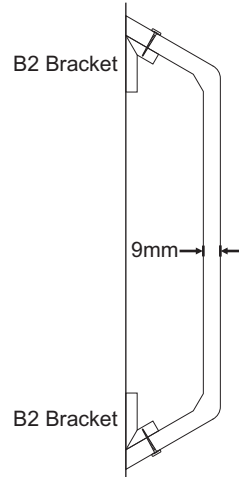

Typical Installation Detail (1 :4)

Brief Specification

Product - Radius Corner C Section Pipe Casing

Core material - 9mm moisture resistant mdf

Finish - Standard White (paintable) or White Gloss

Fittings - See table below

Accessories - Screws, White Caps, Brackets.

Available Fitting	Maximum Size Limit
Cover Strips	All Sizes
Stop Ends	All Sizes
Inside Corners (standard)	All Sizes
Inside Corners (reverse angle)	Depth 200mm ; Height 300mm
Outside Corners	All Sizes