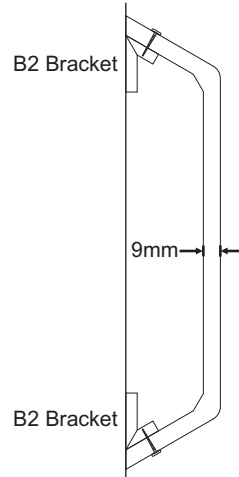

Depth	H2
50	29
80	46
100	58
120	69
150	86
200	116

Perspective View (N.T.S.)

Typical Installation Detail (1 :4)

**Brief Specification**

**Product** - Radius Corner C Section Pipe Casing

**Core material** - 9mm moisture resistant mdf

**Finish** - Standard White (paintable) or White Gloss

**Fittings** - See table below

**Accessories** - Screws, White Caps, Brackets.

Available Fitting	Maximum Size Limit
Cover Strips	All Sizes
Stop Ends	All Sizes
Inside Corners (standard)	All Sizes
Inside Corners (reverse angle)	Depth 200mm ; Height 300mm
Outside Corners	All Sizes

Notes

50mm Deep Sections (1 : 10)

Drawing Title

**Zylo Pipe Casing**

**C Profile Sections**

**Depth - 50mm**

Drawing No. <b>C / 50</b>		Revision -
Size <b>A4</b>	Scale <b>See Drawing</b>	Date <b>Nov 2016</b>