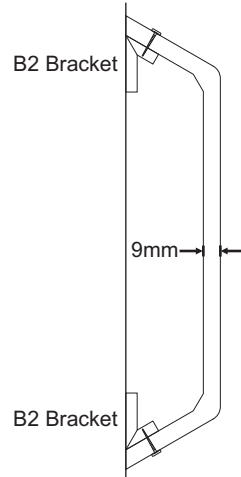

Typical Installation Detail (1 :4)

Brief Specification

Product - Radius Corner C Section Pipe Casing

Core material - 9mm moisture resistant mdf

Finish - Standard White (paintable) or White Gloss

Fittings - See table below

Accessories - Screws, White Caps, Brackets.

Available Fitting	Maximum Size Limit
Cover Strips	All Sizes
Stop Ends	All Sizes
Inside Corners (standard)	All Sizes
Inside Corners (reverse angle)	Depth 200mm ; Height 300mm
Outside Corners	All Sizes